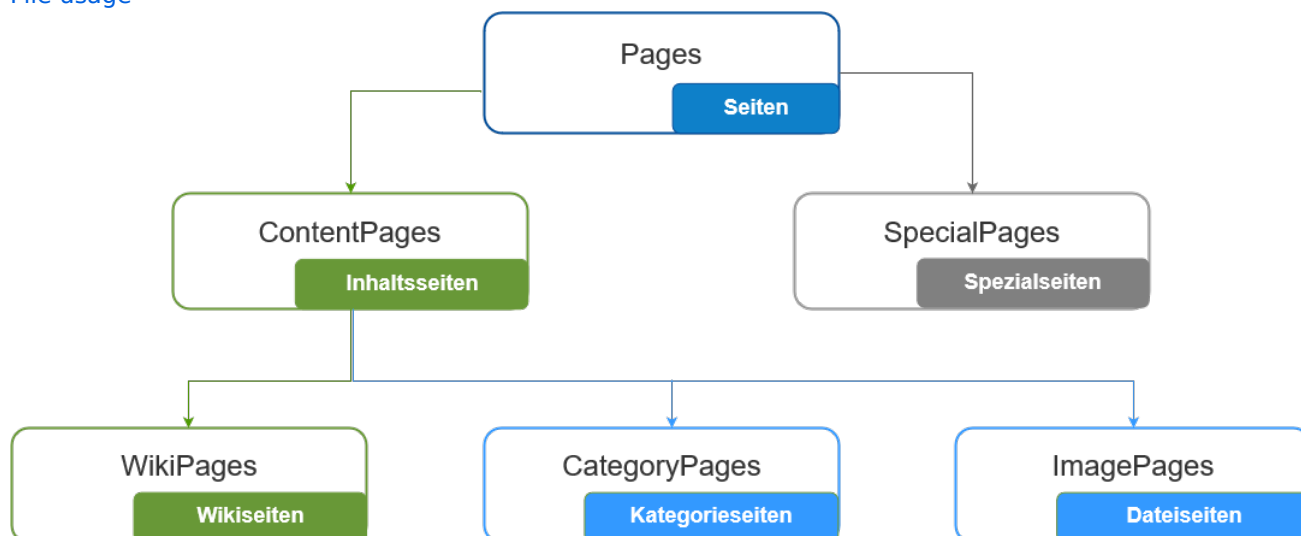

## Contents

---

## File:Page modell.drawio.png

[File](#)  
[File history](#)  
[File usage](#)



## File history

Click on a date/time to view the file as it appeared at that time.

	Date/Time	Thumbnail	Dimensions	User	Comment
current	<a href="#">09:39, 27 April 2022</a>		1,082 × 442 (24 KB)	<a href="#">git.link-rodrique</a> ( <a href="#">talk</a>   <a href="#">contribs</a> )	