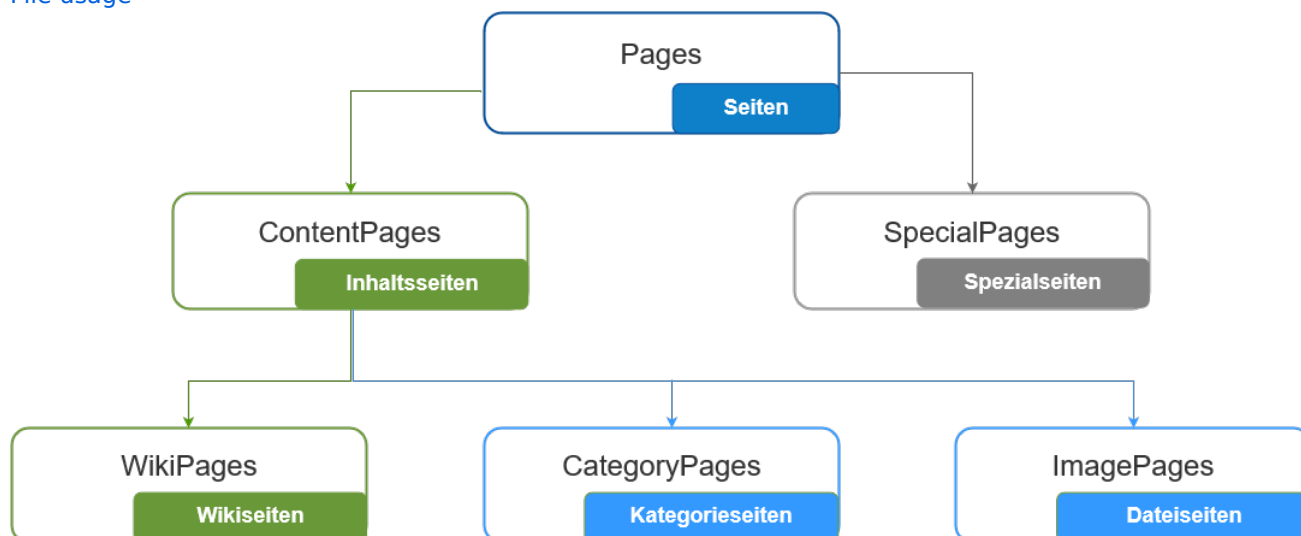

File:Page modell.drawio.png

[File](#)
[File history](#)
[File usage](#)



File history

Click on a date/time to view the file as it appeared at that time.

	Date/Time	Thumbnail	Dimensions	User	Comment
current	09:39, 27 April 2022		1,082 × 442 (24 KB)	git.link-rodrigue (talk contribs)	