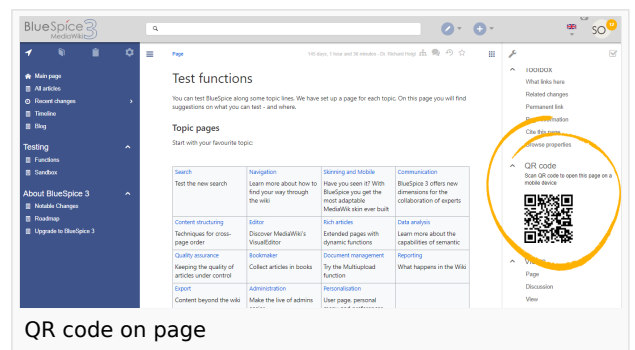

4.55 BlueSpiceQrCode

Contents

| | |
|----------------------------------|---|
| 1 What is BlueSpiceQrCode? | 1 |
| 2 Usage | 1 |
| 3 See also | 1 |

What is BlueSpiceQrCode?

BlueSpiceQrCode adds a QR code to every content page, to enable easily opening the page on mobile devices.

Usage

QR Code added by this extension is located in the right navigation, under "QR Code" section. Scanning and opening the URL provided by this QR code will open the page currently being viewed.

See also